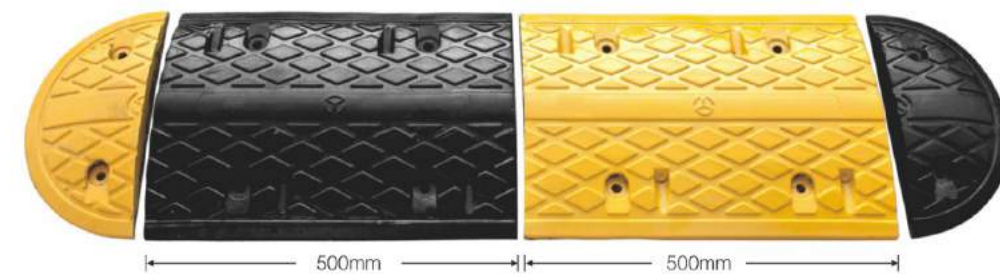

JLRS-SH006