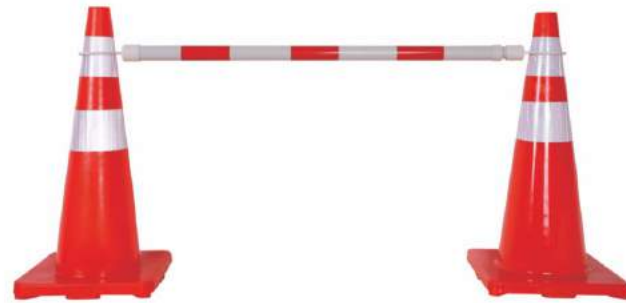

JLRS-SG002

高度 Height	2m
直径 Diameter	34mm

JLRS-SG003

交通护栏	
尺寸 Size	W320xH910mm

Expandable Barricade

JLRS-SF001

- Quick and easy setup / take down / storage and Locks into position at desired length
- The plastic slats and legs are durable and lightweight
- Water-fillable legs to add weight for extra stability
- Appropriate for indoor and outdoor purposes
- Expand to 2.5m and retract 34cm