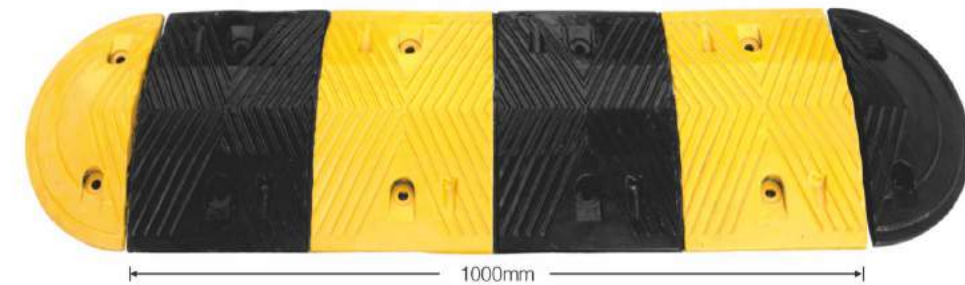

JLRS-SH005