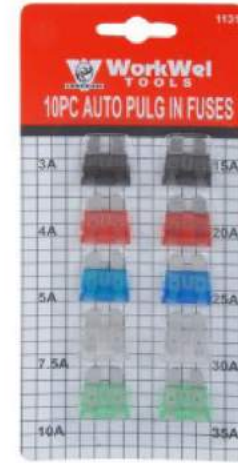

Safety Hammer

JLRT-01

Packing:	288pcs
G.W./N.W.:	12/11.5kgs
Meas:	44x39x50cm
20'GP:	100500pcs