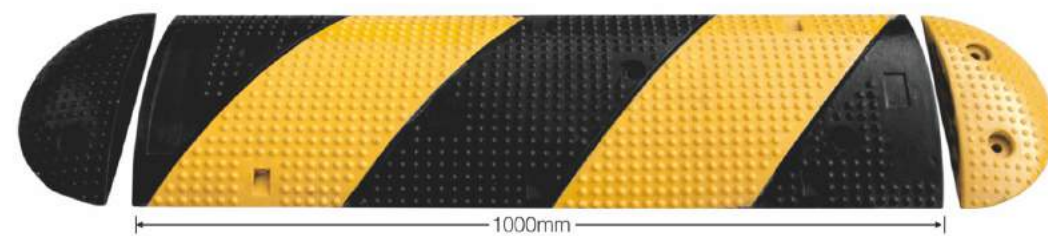

JLRS-SH001

Middle Section 中端	Size	L1000xW300xH50mm/pc
	Weight	11kg/pc
End Cap 端头	Size	L150xW300xH50mm/pc
	Weight	1.5kg/pc

JLRS-SH002

Middle Section 中端	Size	L1000xW300xH50mm/pc
	Weight	13kg/pc
End Cap 端头	Size	L150xW300xH50mm/pc
	Weight	1.3kg/pc

JLRS-SH003

Rubber Speed Hump

Middle Section 中端	Size	L1000xW350xH50mm/pc
	Weight	14kg/pc
End Cap 端头	Size	L175xW350xH50mm/pc
	Weight	1.8kg/pc

JLRS-SH004

Middle Section 中端	Size	L1000xW350xH45mm/pc
	Weight	12kg/pc
End Cap 端头	Size	L175xW350xH45mm/pc
	Weight	1.8kg/pc