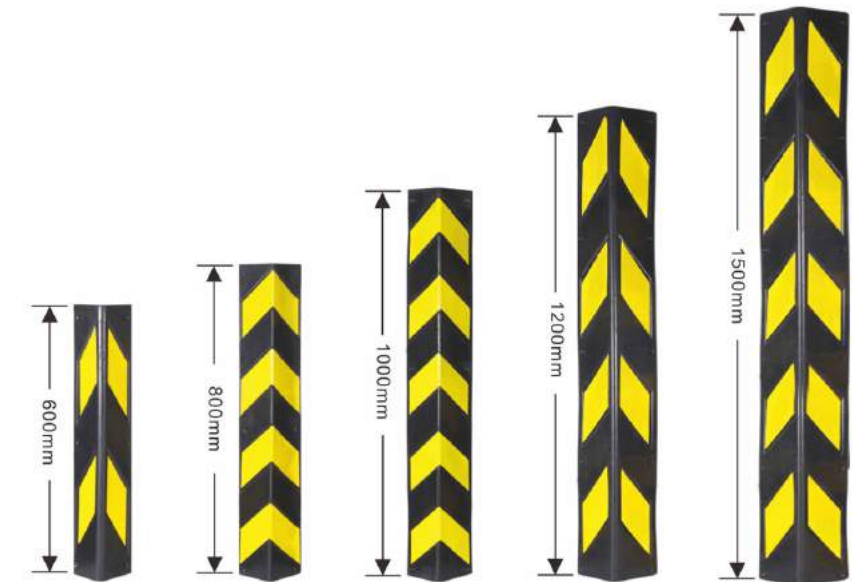

尺寸 Size 600x100x8mm

JLRS-CG006

尺寸 Size 800x100x6mm
800x100x8mm
800x100x10mm
800x100x12mm
800x100x18mm

JLRS-CG007

尺寸 Size 1000x100x8mm
1000x100x10mm

JLRS-CG008

尺寸 Size 1200x100x10mm

JLRS-CG009

尺寸 Size 1500x100x10mm

JLRS-CG010