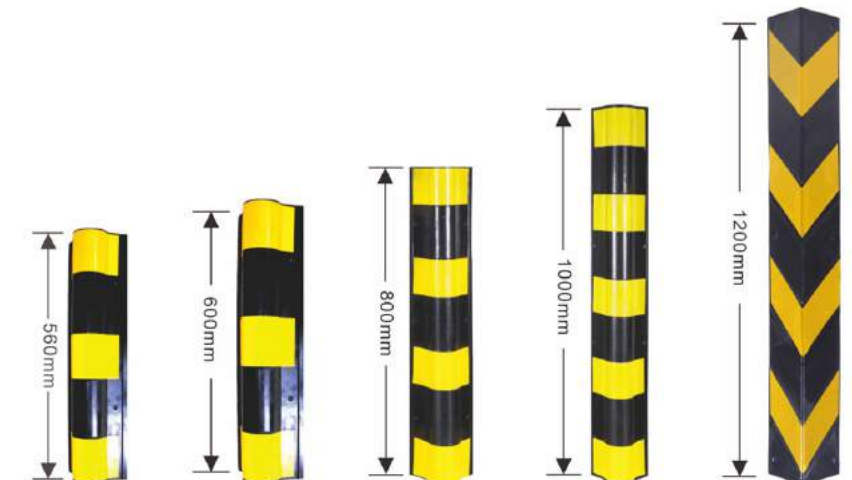

尺寸 Size 600x100x10mm

JLRS-CG012

尺寸 Size 800x100x10mm

JLRS-CG013

尺寸 Size 1000x100x10mm

JLRS-CG014

尺寸 Size 1200x100x10mm

Wheel Chock