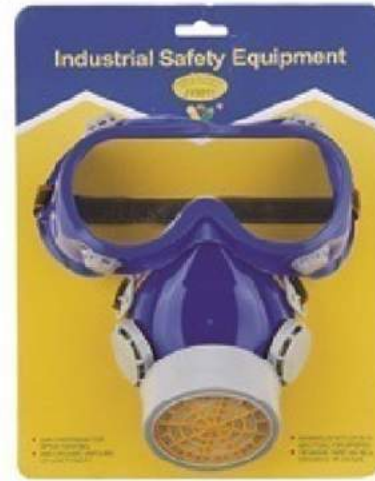

Respiratory Protection

Respiratory Protection

Products Name:
Professional respiratory models silicon rubber rain overshoes
Material: PVC
Color green/blue/black or customized
OEM Yes
type: double filter with one valve
Feature: Anti-dust, organic/acid gas
Meet standard: CE
MOQ: 1000 Pcs
Packing: 50pcs per box
Application: paint spraying, coal mining, chemical industry

JLLB003-1

Respiratory Protection

Dust Mask

Products Name: Hot selling dust face mask with low price
Material: PPMB non-woven
Color Any color is available
OEM Yes
type: earloop
Feature: Eco-friendly
Meet standard: CE
MOQ: 4000 Pcs
Packing: 40pcs per box
Application: Construction, mining, textile, hospital