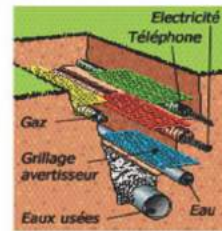

Product Description

- 1.Warning / detection:Under ground pipes as and electric lines,Oil pipes and communication cable.
- 2.CHIXIN Signal Fence is an under ground warning tape used for the marking and location of buried pipes and cables.It is laid in the excavation trench about 500mm above the cable or pipe line.During future re -excavation works,the highly visible band will alert excavators to the pipe/ cables below.
- 3.CHIXIN manufactures underground warning meshes for applications in civil engineering that require buried services and utilities to be marked and protected when buried and that provide a visual warning to rogue excavations.