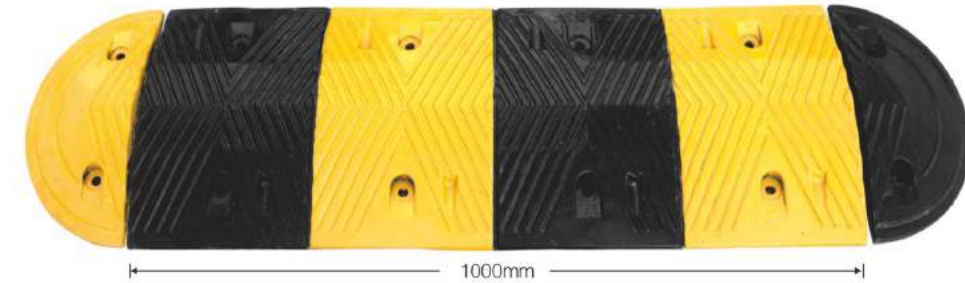

JLRS-SH003

Rubber Speed Hump

Middle Section 中端	Size	L1000xW350xH50mm/pc
	Weight	14kg/pc
End Cap 端头	Size	L175xW350xH50mm/pc
	Weight	1.8kg/pc

JLRS-SH004

Middle Section 中端	Size	L1000xW350xH45mm/pc
	Weight	12kg/pc
End Cap 端头	Size	L175xW350xH45mm/pc
	Weight	1.8kg/pc