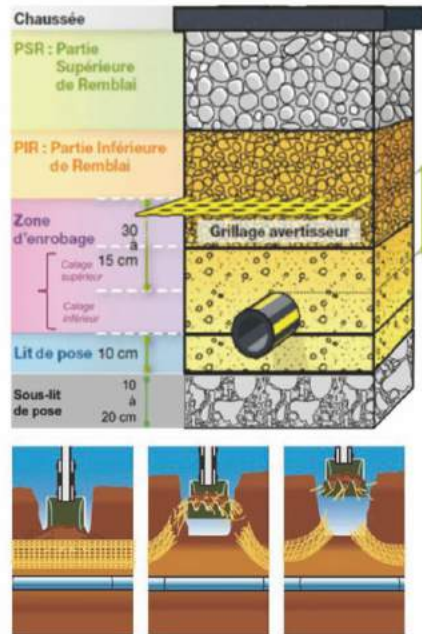

Product Description

- 1.Warning / detection:Under ground pipes as and electric lines,Oil pipes and communication cable.
- 2.CHIXIN Signal Fence is an under ground warning tape used for the marking and location of buried pipes and cables.It is laid in the excavation trench about 500mm above the cable or pipe line.During future re -excavation works,the highly visible band will alert excavators to the pipe/ cables below.
- 3.CHIXIN manufactures underground warning meshes for applications in civil engineering that require buried services and utilities to be marked and protected when buried and that provide a visual warning to rogue excavations.